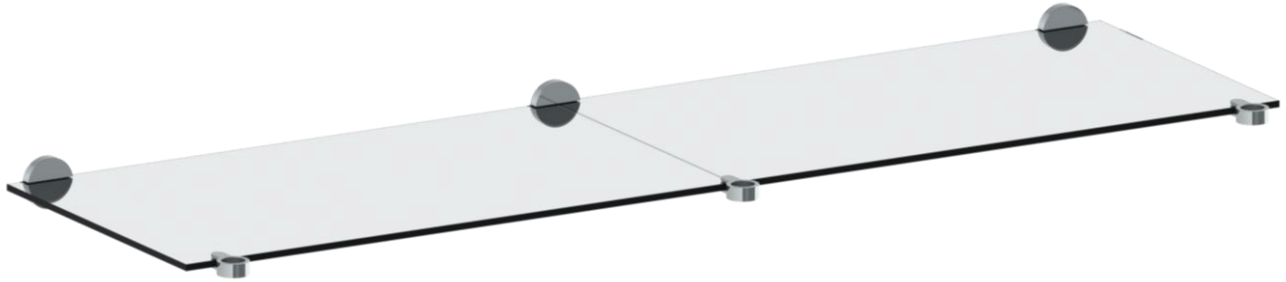

**CON\_\_-SNS-0.8**

Tempered Glass Shelf for Double Consoles - Sense

MODEL NO.	C	E	GLASS SIZE
CON60-SNS-0.8	25 1/2"	20"	18 3/4" x 27" x 3/8"
CON72-SNS-0.8	31 1/2"	20"	18 3/4" x 33" x 3/8"